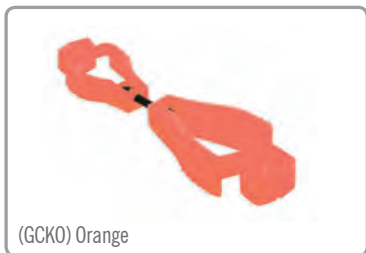

Get a Grip!

The ProChoice Glove Clip Keeper is designed to keep your gloves on hand at all times

**High
Clamp
Force**

Double swivle cord for greater movement and flexibility

High clamp force jaw for better grip

Featured Model:
Glove Clip Keeper
(GCKY) Yellow

(GCKO) Orange

(GCKP) Pink

WHY WOULD YOU WANT YOUR WORKFORCE IN ANYTHING ELSE?

SAFE AS.

Scan your SmartPhone here to see the entire ProChoice range

HAND PROTECTION